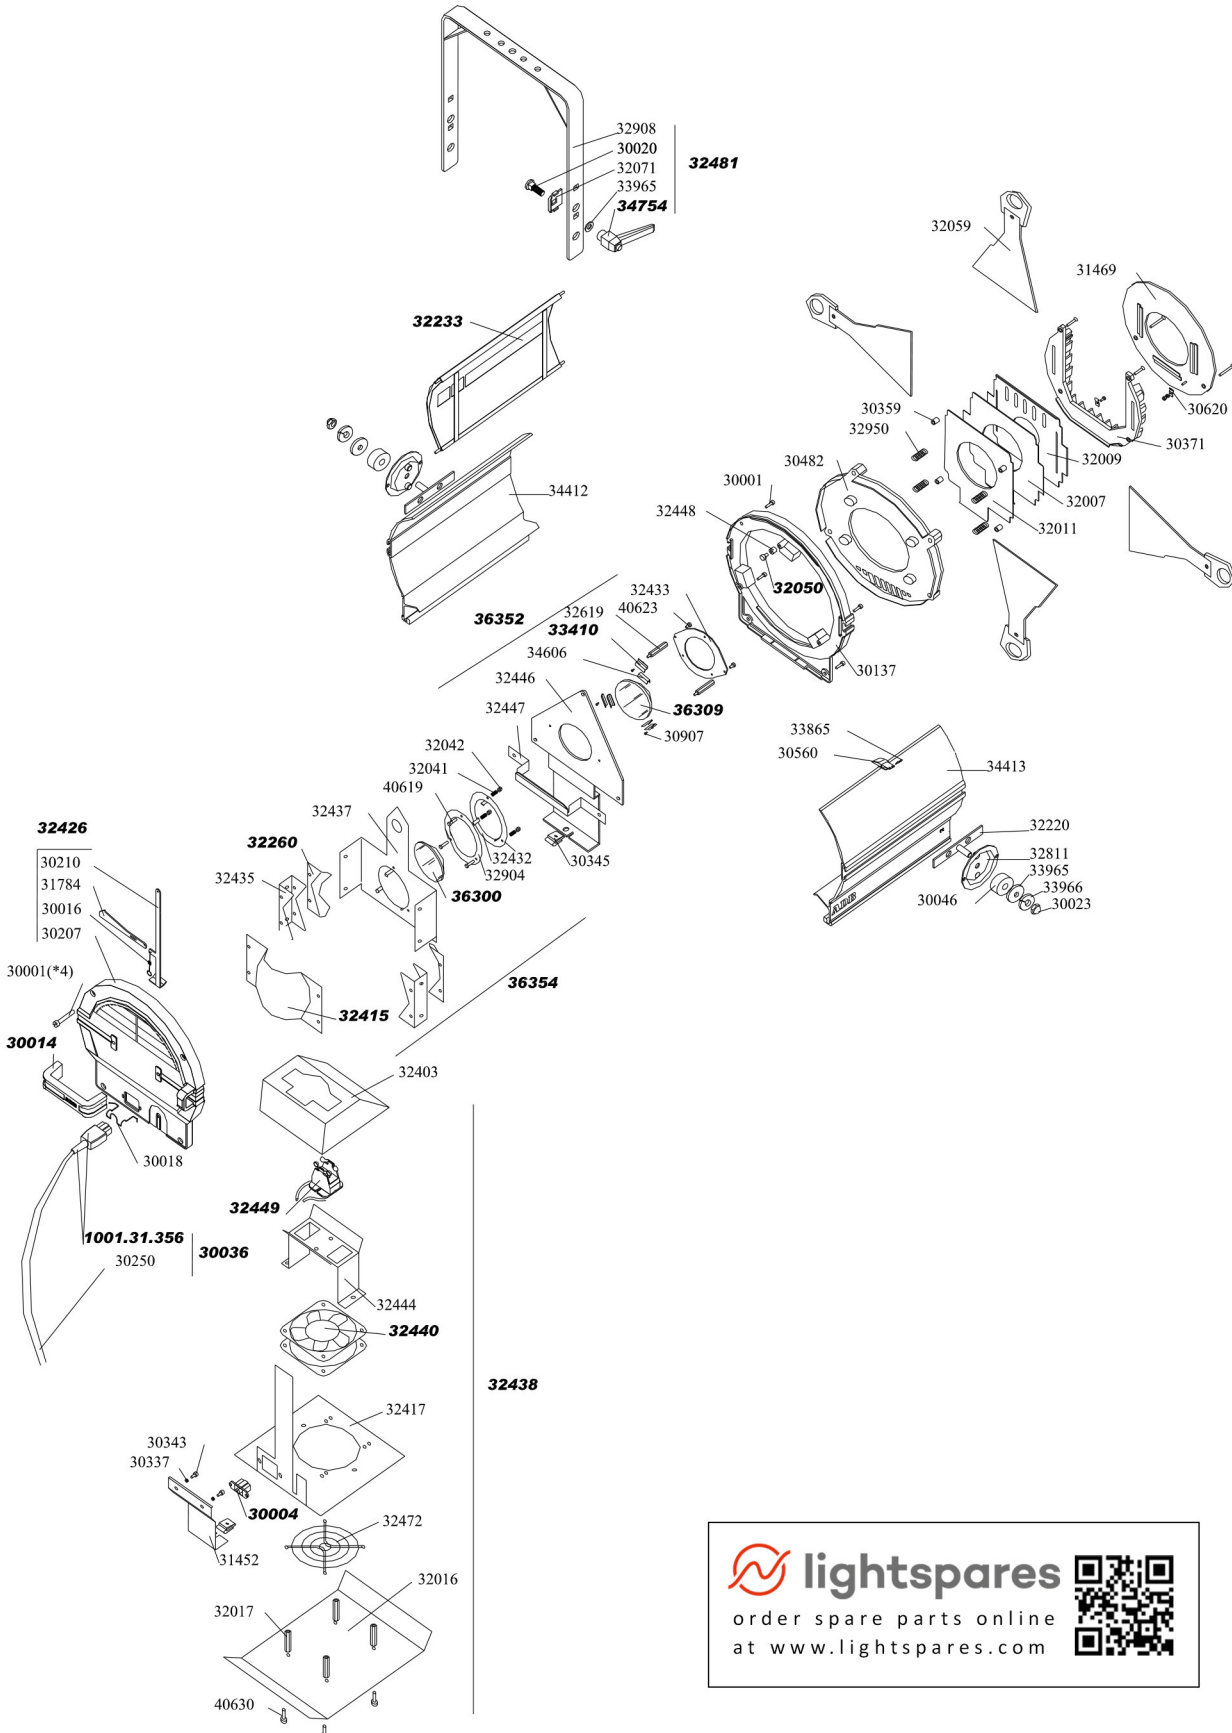

Backpart common to 2 kW D/205 profiles

 order spare parts online
 at www.lightspares.com

DN 205

 **lightspares**
order spare parts online
at www.lightspares.com