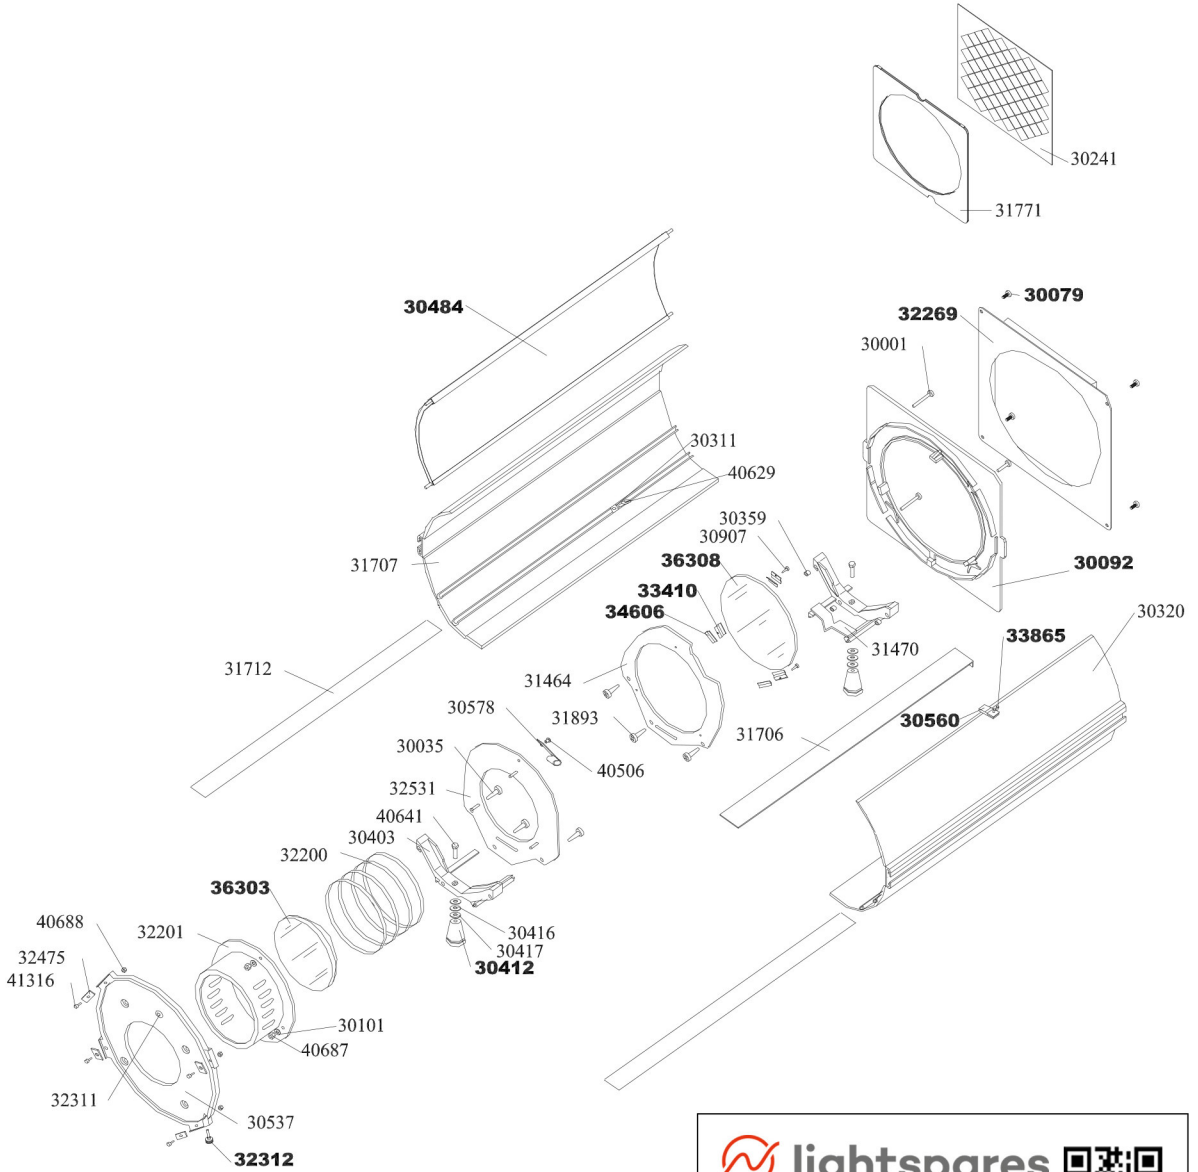

Backpart common to 2 kW D/205 profiles

 order spare parts online
 at www.lightspares.com

DN 205

 **lightspares**
order spare parts online
at www.lightspares.com